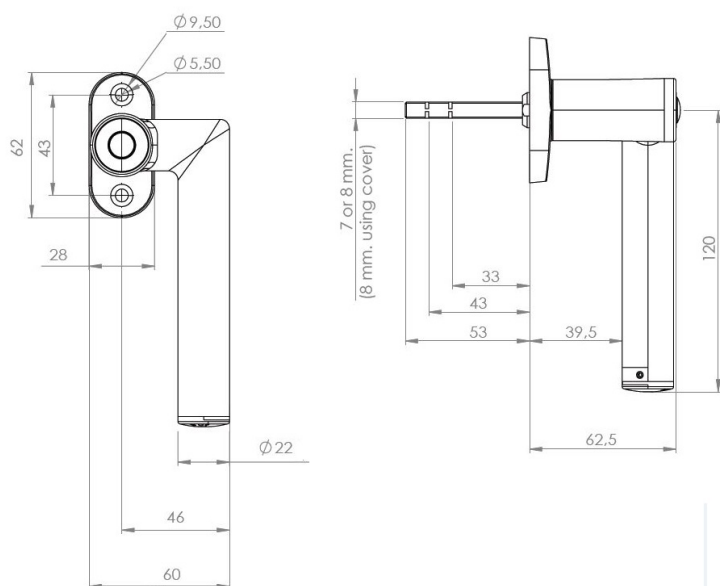

PRODUCT SHEET

Description:

Electronic Lock "E-Win" RFID & Bluetooth, Right, Alu Look, F/Patio Doors and Windows, cc:34mm, F/IOS & Android., Included: 1 Masterkey 14.60.306-8 + 1 Userkey 14.60.306-7, , 1 Adapter F/8mm Spindle - 2 Pcs. Batteries AA/SL760-3.6V, Are Not Included (14.04.602-8)

Item number:

14.04.602-0

Units	Box	Carton	HS Code	Barcode
Pcs.	1	40	8302415000	
				5704866042314

SISO A/S

Mileparken 11
DK-2740 Skovlunde
Denmark
VAT: DK 24786013

Phone +45 45 830 900

www.siso.dk
siso@siso.dk